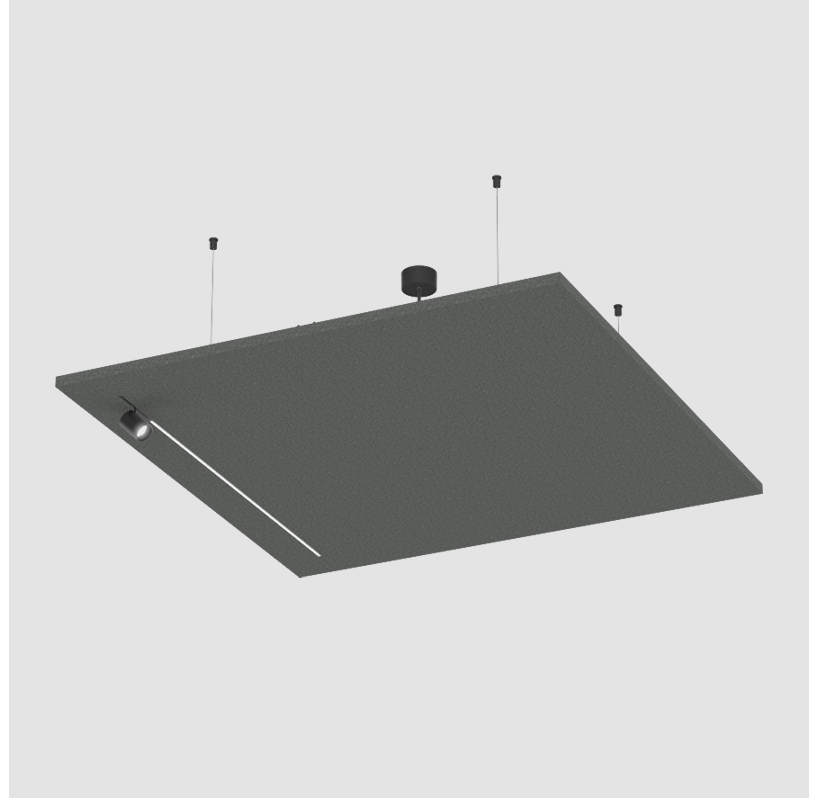

GENERAL

Series: Just Black Acoustic
Brand: Prolicht
Division: Architectural
Mounting Type: Suspension
Mounting Location: Ceiling

PHYSICAL

Shape: Square
Length (mm): 1200
Length (in): 47 1/4
Width (mm): 1200
Width (in): 47 1/4
Height (mm): 41
Height (in): 1 5/8

Light Distribution: Direct
Fixture Finish: [ANC / ASH / BNA / BTC / BZE / CEL / EGG / EVG / FOG / FOS / FST / FUA / IRI / IRO / KHA / LIC / LIM / MER / MSN / MUS / ONX / PEA / PLU / POL / PPY / RAY / ROY / RST / STE / SWD / TAN / TAU](#)
Holder Finish: [SSR / BKV / CWI / CRY / HAB / LAG / UFT / ITA / RUA / RUR / MIC / FTG / MYG / TWT / LOD / PUS / FRO / FUP / KIA / POP / BLS / SPG / MEY / GOH / GUM / CHC / COM / ABZ / JAG](#)
Fixture Material: Aluminum
Cable Details: [2,000mm / 6,000mm Transparent Cable](#)

ELECTRICAL

Lamp Type: LED
Input Wattage (W): 23
Total Output Wattage (W): 20.9
Dimming: Non-Dimmable
Driver Included: No
Driver Location: Remote
Driver Type: Constant Voltage - Universal
Driver Class: Class 2
Input Voltage (V): 120 - 277
Output Voltage (V): 24

LED

Color Temperature (°K): 2700
Max. Delivered Lumen (lm): 603
Nominal Lumen (lm): 862
CRI: >90 CRI
Lamp Life (hrs): 80000

OPTICAL

Beam Angle: 30

RATINGS AND CERTIFICATIONS

Certified By: Certified for North American Standards
IP rating: IP20

PROJECT
TYPE
SPECIFIER
QUANTITY
DATE